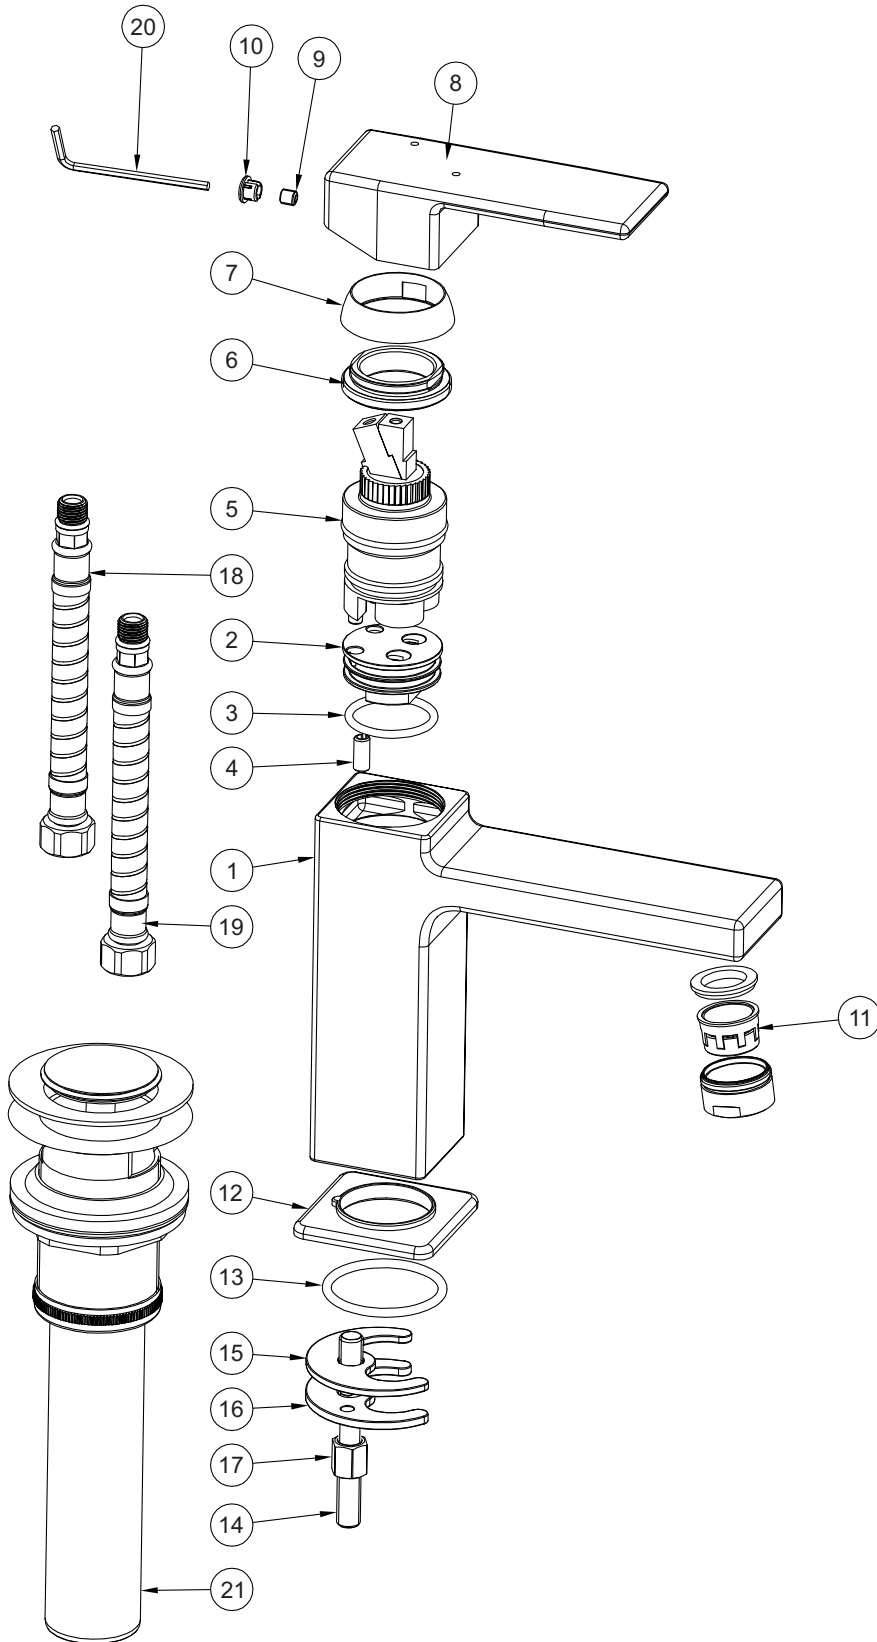

Parts Breakdown

BA-600-01

Single Hole Bathroom Faucet

No.	Description	Quantity
1	Body	1
2	Base	1
3	O-ring	1
4	Decorative nut	1
5	Cartridge	1
6	Retainer nut 37mm	1
7	Decorative nut	1
8	Handle	1
9	Hexagonal	1
10	Indicator Button	1
11	Aerator	1
12	Base	1
13	O-ring	1
14	Set Screw	1
15	Gasket	1
16	Gasket	1
17	Screw	1
18	Hose-assembly-hot	1
19	Hose-assembly-cold	1
20	Allen key	1
21	Over-flow Pop-up Drain	1